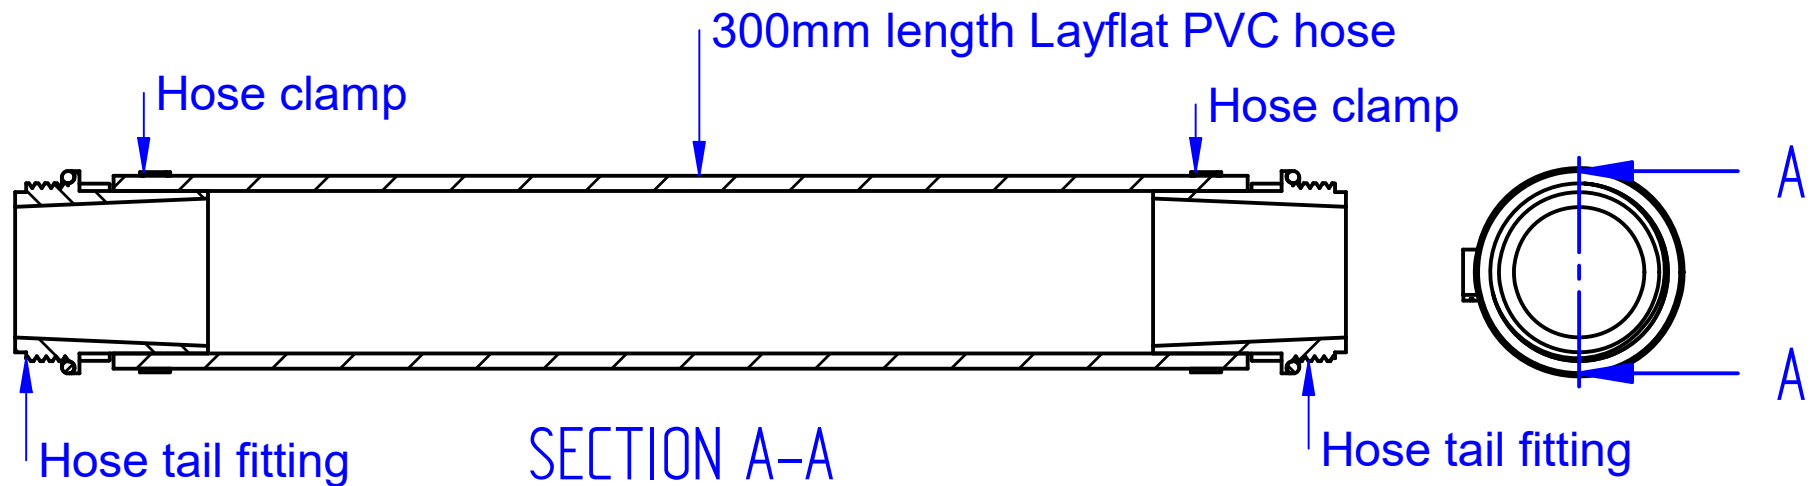

Standard SlimTank with Coupling Kit Contents:

- 1 Standard SlimTank 1000+
- Coupling Kit, 2 Hose tail fittings for hose connection between tanks, 2 Hose clamps, 1 Layflat PVC hose 300mm length.
- Filter Kit available seperatly.
- Downpipe and overflow pipe not included.

Product name: SlimTank 1000+ with coupling kit

Product code: RST1000+EK

COPYRIGHT RESERVED

All dimensions and weights are nominal

FILE NAME: SlimTank Coupled together.dft

INDAC
INNOVATIVE DESIGN AND CONSTRUCTION

Box 378
26 Stuart Street
Blenheim, 7201

Phone: +64 3 578 3034
www.indac.co.nz
www.plasticproducts.co.nz

Product name: Coupling Kit for SlimTank 1000+

Product code:

COPYRIGHT RESERVED

All dimensions and weights are nominal