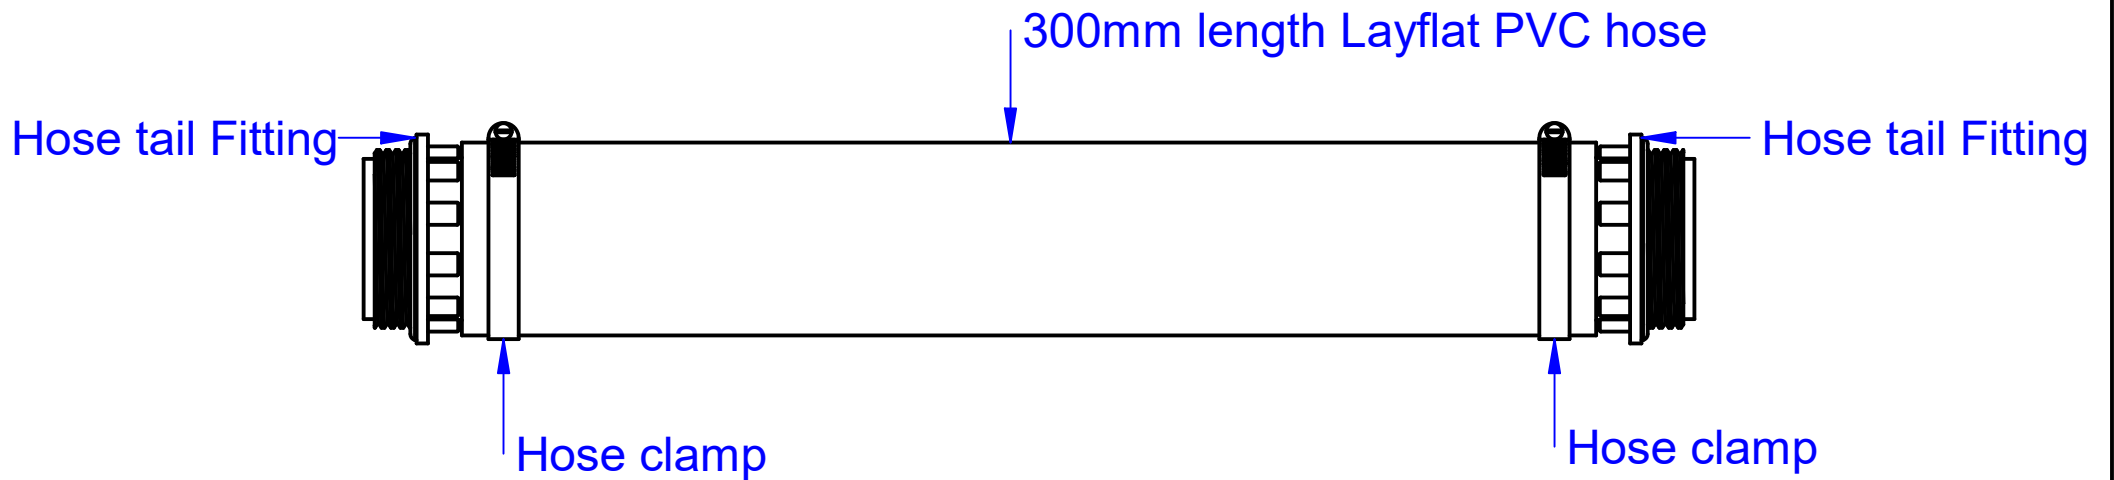

Product name: Coupling Kit for SlimTank 1000+

Product code:

COPYRIGHT RESERVED

All dimensions and weights are nominal

FILE NAME: Coupling kit line drawing.dft

INDAC
INNOVATIVE DESIGN AND CONSTRUCTION

Box 378
26 Stuart Street
Blenheim, 7201

Phone: +64 3 578 3034
www.indac.co.nz
www.plasticproducts.co.nz